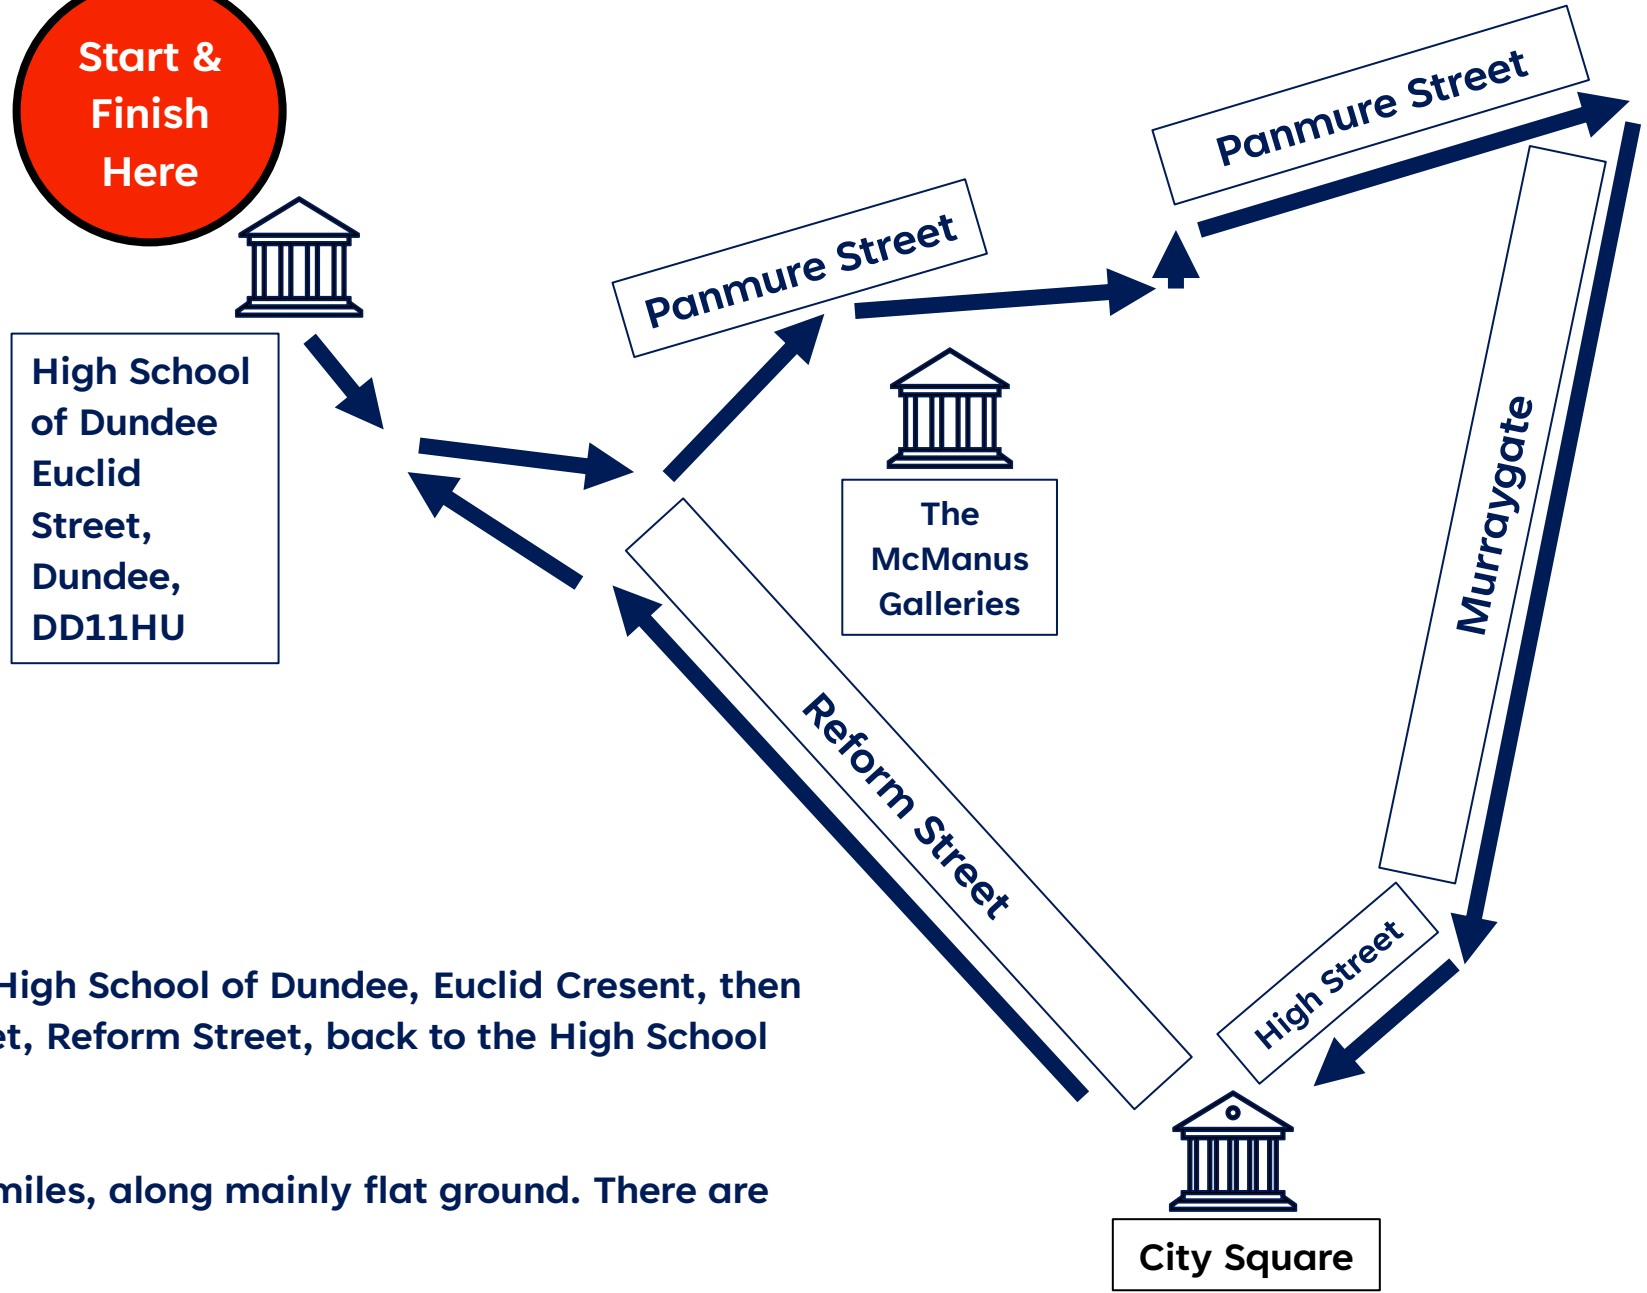

Start & Finish Here

High School of Dundee
Euclid Street,
Dundee,
DD11HU

The McManus Galleries

City Square

The parade is in a loop, starting at the High School of Dundee, Euclid Crescent, then Panmure Street, Murraygate, High Street, Reform Street, back to the High School playground.

The distance of the route is approx. 0.5 miles, along mainly flat ground. There are sections of the route that have cobbles.